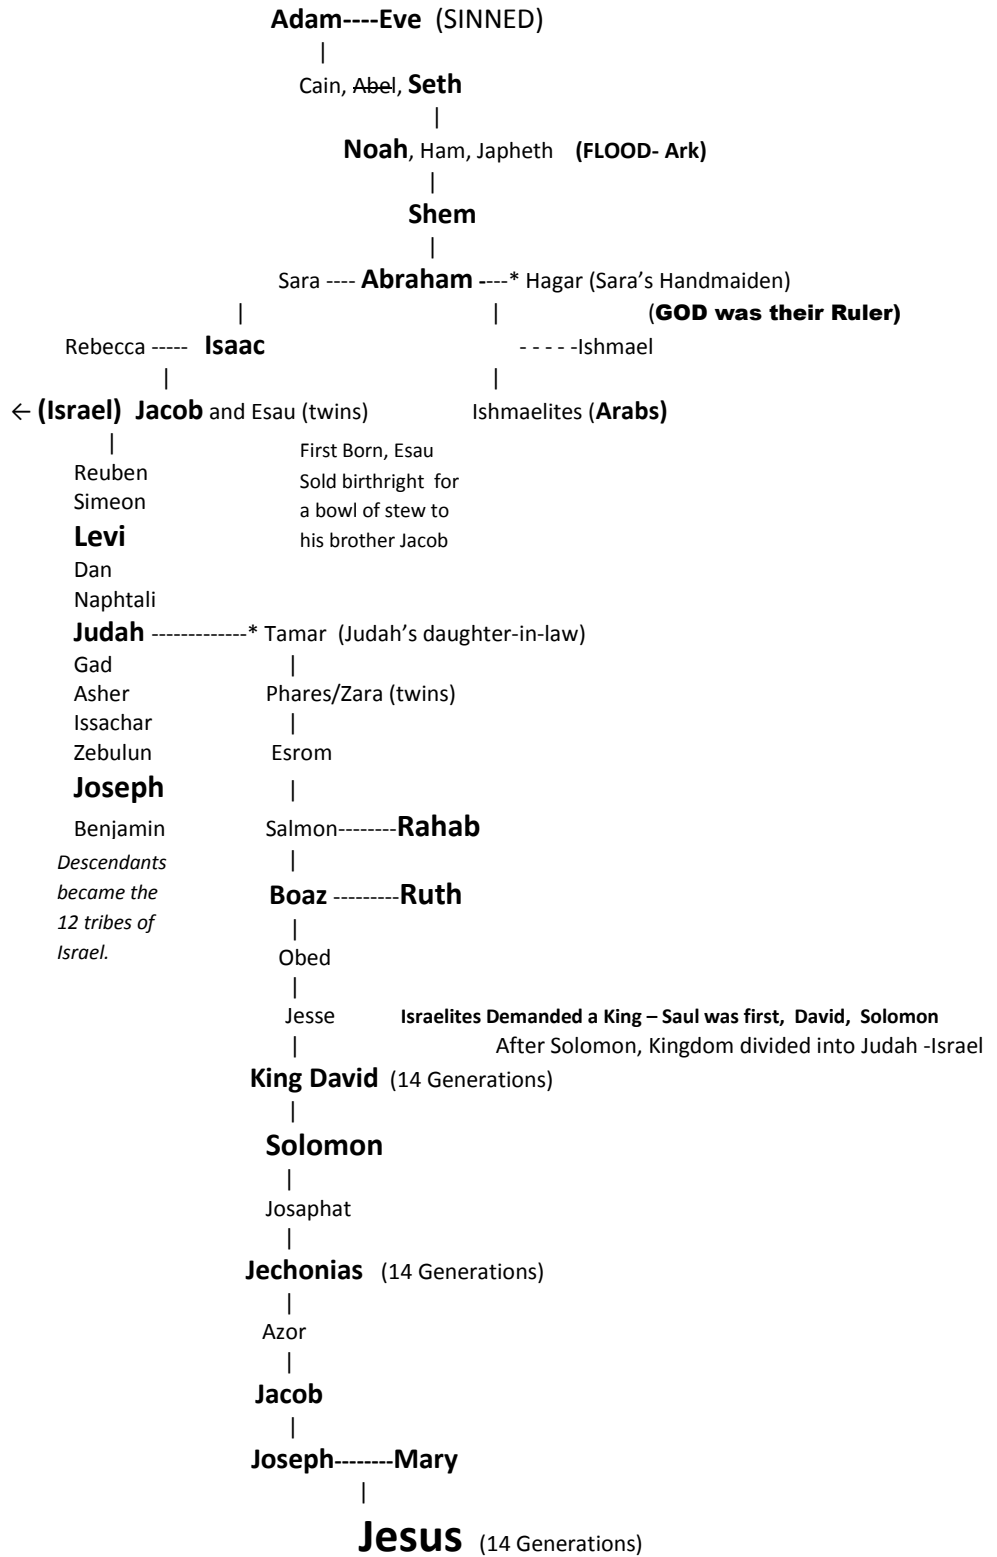

Genealogical Timeline of the Life of Jesus Christ from the Book of Genesis

“So God created man in his own image, in the image of God created he him; male and female created he them.” Gen 1:27 KJV

12 Tribes of Israel aka Jacob

Married two sisters

Leah and Rachel

Wives' Handmaids-----*

Zilpah (Leah) and Bilah (Rachel)

Leah----- Jacob----- Rachel

Reuben	Dan (Bilah)
Simeon	Naphtali (Bilah)
Levi Priests	Joseph
Judah	Benjamin
Gad (Zilpah)	
Asher (Zilpah)	
Issachar	
Zebulun	
Dinah (only daughter)	

Legend

---- married

| begat (birthed)

/ twins

-----* (concubine/not married)

Notable names are enlarged and bold